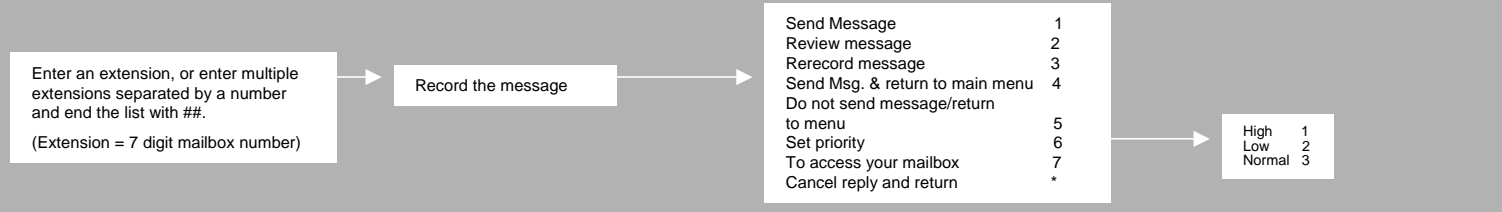

4
SEND VOICEMAIL