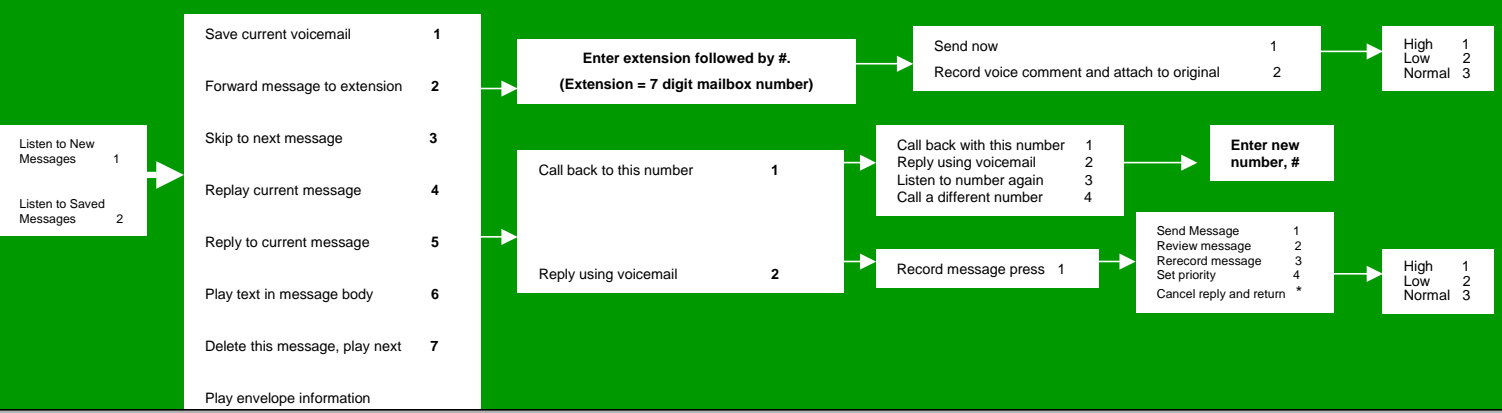

Enter the system

Dial voicemail system number: 996-6245
Enter mailbox number & passcode: XXX-XXXX
Enter # to complete the access code.

During message playback, you can:

- Save current message 1
- Forward message to extension 2
- Skip to next message 3
- Replay current message 4
- Rewind 6 seconds 5

During message playback, you can:

- Fast forward 6 seconds 6
- Delete current message 7
- Decrease volume 8
- Increase volume 9
- Return to previous menu *
- Finish a key entry #
- To forward voicemail or email to multiple extensions, separate the extension with #, and end the list with ##.

MAIN MENU

1
MANAGE VOICE MESSAGES